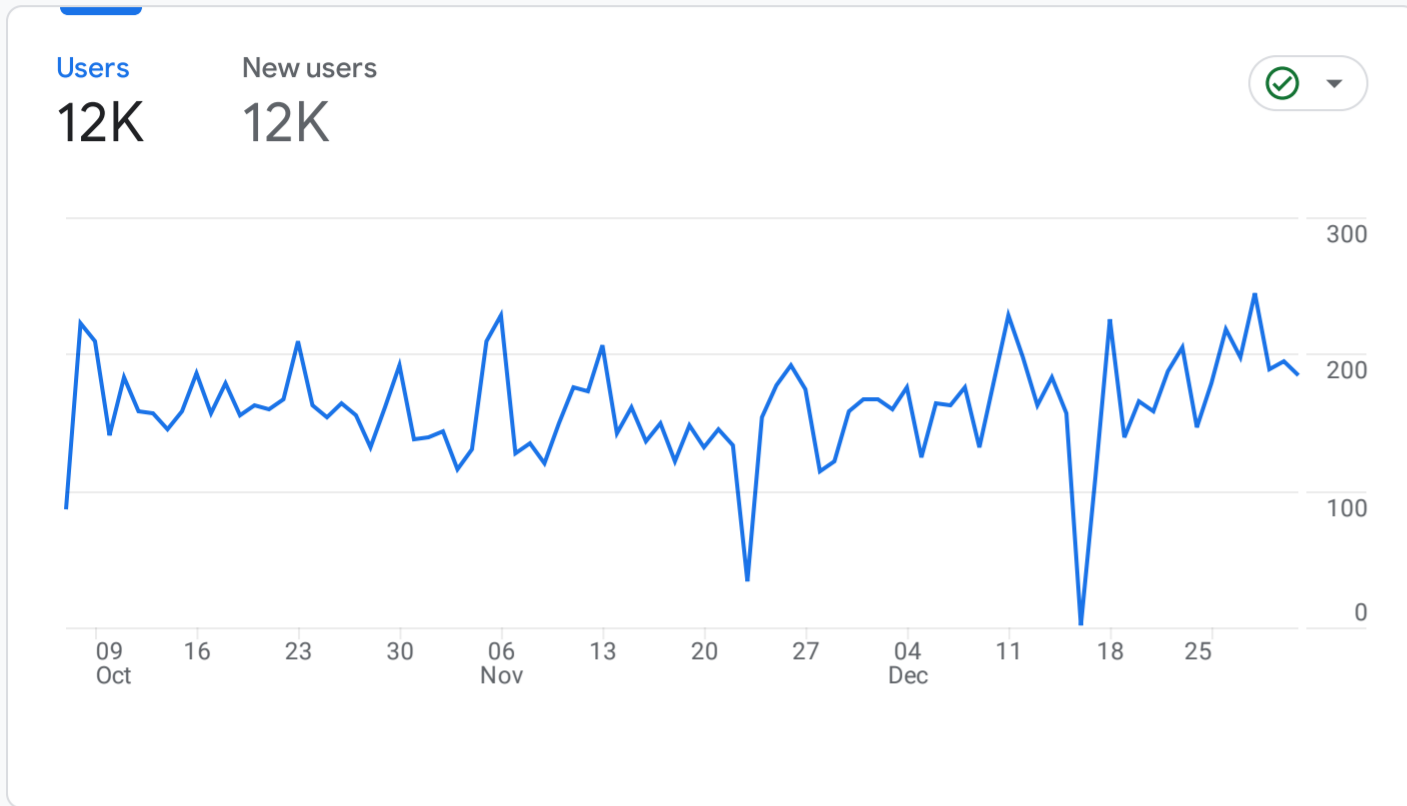

Acquisition overview Oct - Dec 22

New users by First user default channel group

FIRST USER DEFAULT CHA...	NEW USERS
Organic Search	9.9K
Direct	1.7K
Referral	566
Paid Search	78
Organic Social	27

[View user acquisition](#)

Sessions by Session default channel group

SESSION DEFAULT CHANN...	SESSIONS
Organic Search	13K
Direct	2.9K
Referral	722
Paid Search	89
Unassigned	84
Organic Social	28

[View traffic acquisition](#)

Sessions by Session Google Ad...