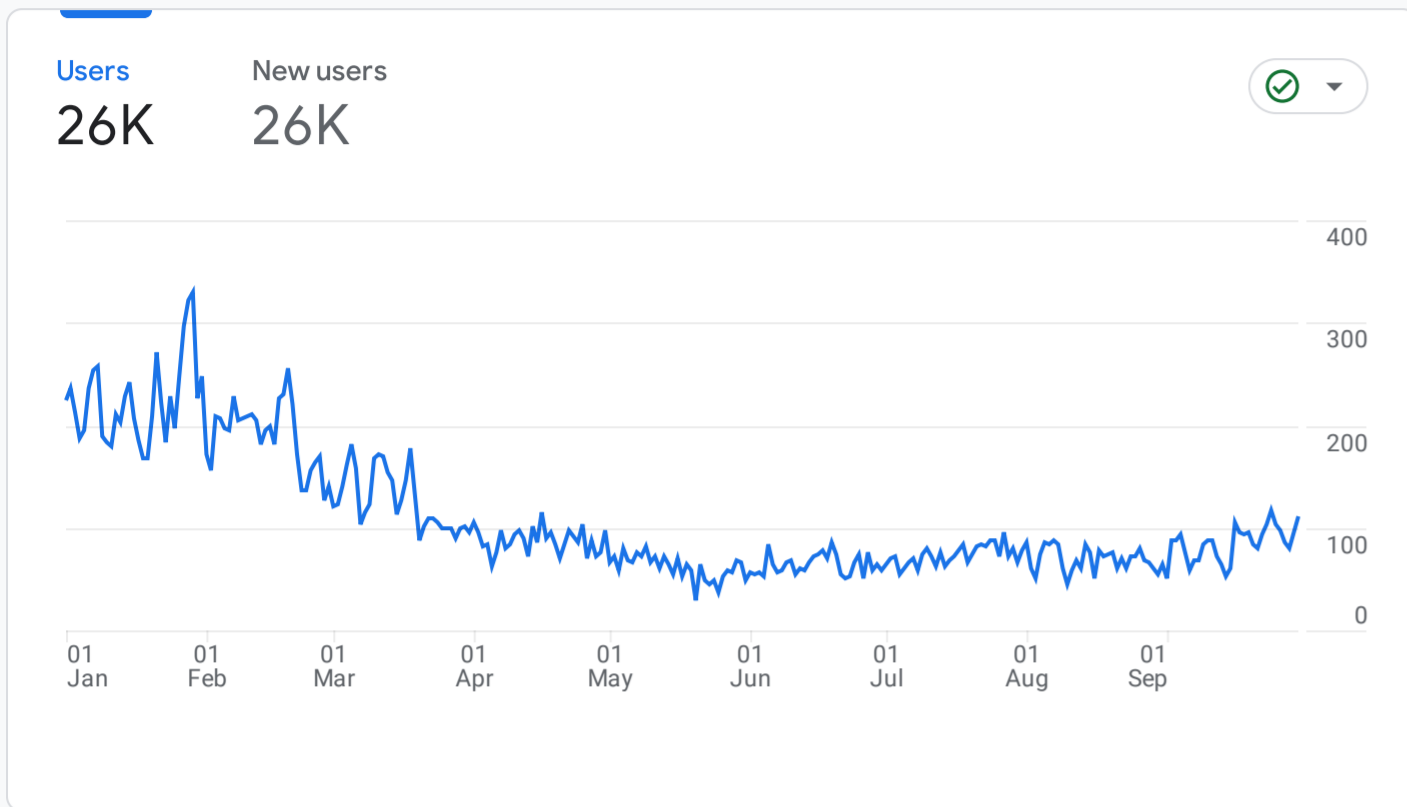

Acquisition overview

New users by First user default channel group

FIRST USER DEFAULT CHA...	NEW USERS
Organic Search	20K
Direct	4.7K
Referral	965
Organic Social	45
Paid Search	37

[View user acquisition](#)

Sessions by Session default channel group

SESSION DEFAULT CHANN...	SESSIONS
Organic Search	28K
Direct	6.8K
Referral	1.3K
Unassigned	246
Organic Social	54
Paid Search	38

[View traffic acquisition](#)

Sessions by Session Google Ad...