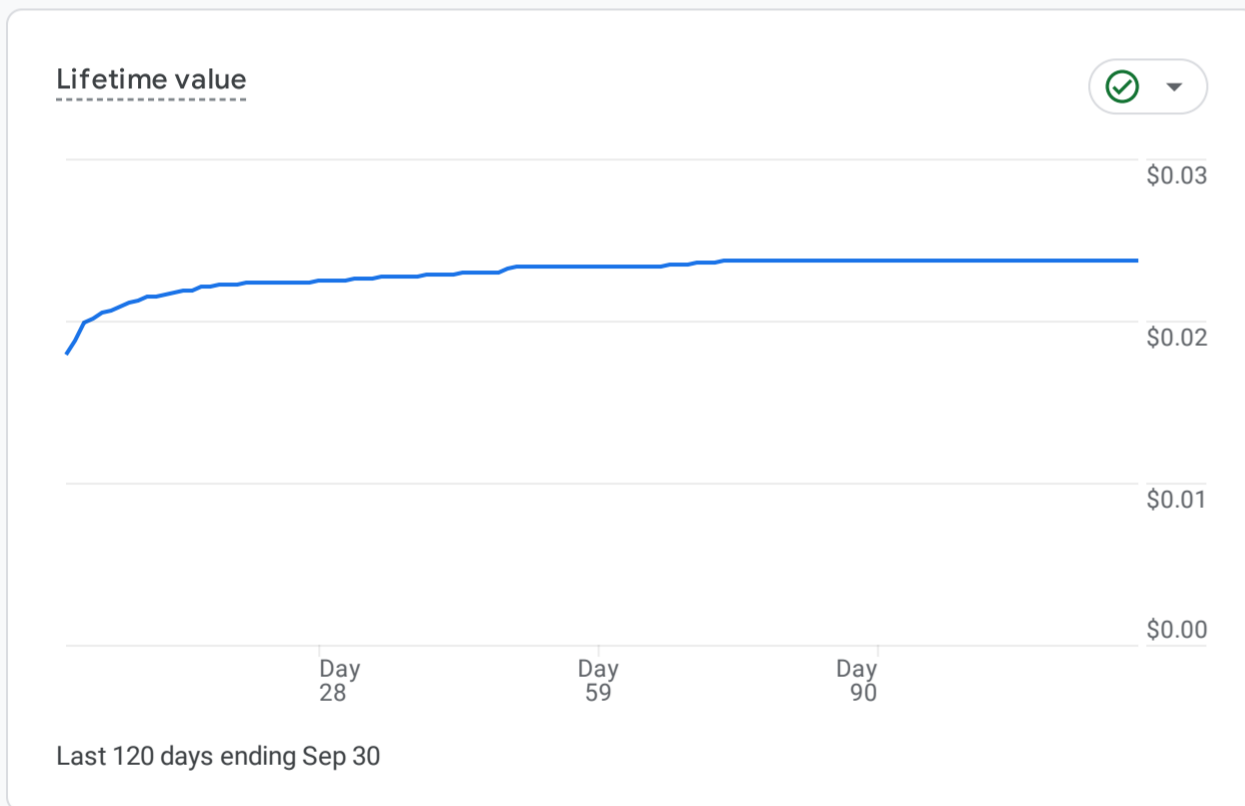

Acquisition overview

New users by First user default channel group

FIRST USER DEFAULT CHA...	NEW USERS
Organic Search	20K
Direct	4.7K
Referral	965
Organic Social	45
Paid Search	37

[View user acquisition](#)

Sessions by Session default channel group

SESSION DEFAULT CHANN...	SESSIONS
Organic Search	28K
Direct	6.8K
Referral	1.3K
Unassigned	246
Organic Social	54
Paid Search	38

[View traffic acquisition](#)

Sessions by Session Google Ad...

No data available

[View Google Ads campaigns](#)

Organic Google Search clicks by Organic Google Search query

ORGANIC GOOGLE SEARCH QUERY	ORGANIC GOOGLE SEARCH...
teacup shih tzu for sale	1.1K
teacup king charles spaniel for sale ...	500
teacup puppies for sale near me und...	498
teacup pomeranian for sale	467
teacup puppies for sale	409
teacup poodles for sale under $500	389
teacup pomeranian for sale near me	329

[View Google organic search queries](#)